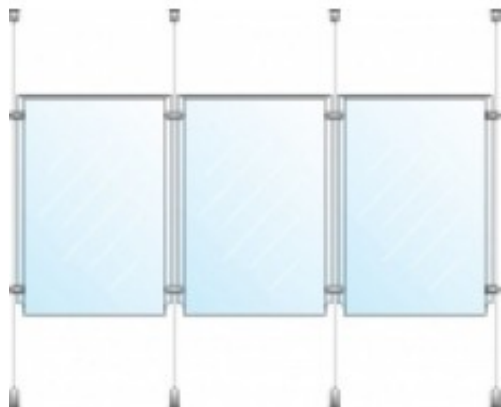

Wall Cable Display System Portrait Orientation 11x17 (3x1)

Product Code: CWA31-17

Price: ~~\$308.00~~ \$261.80

Description

Display Coverage Area:

Portrait (37.5" x 17")

Landscape (55.5" x 11")

Kit Includes:

Three (3) 11" x 17" Easy Access Acrylic Display Holders.

Four (4) 13' Adjustable Steel Cables with Tension Spring & Catch.

Cable Mount Hardware: Universal Kit.

All Hardware Components for Attaching Display Holder to Cables.